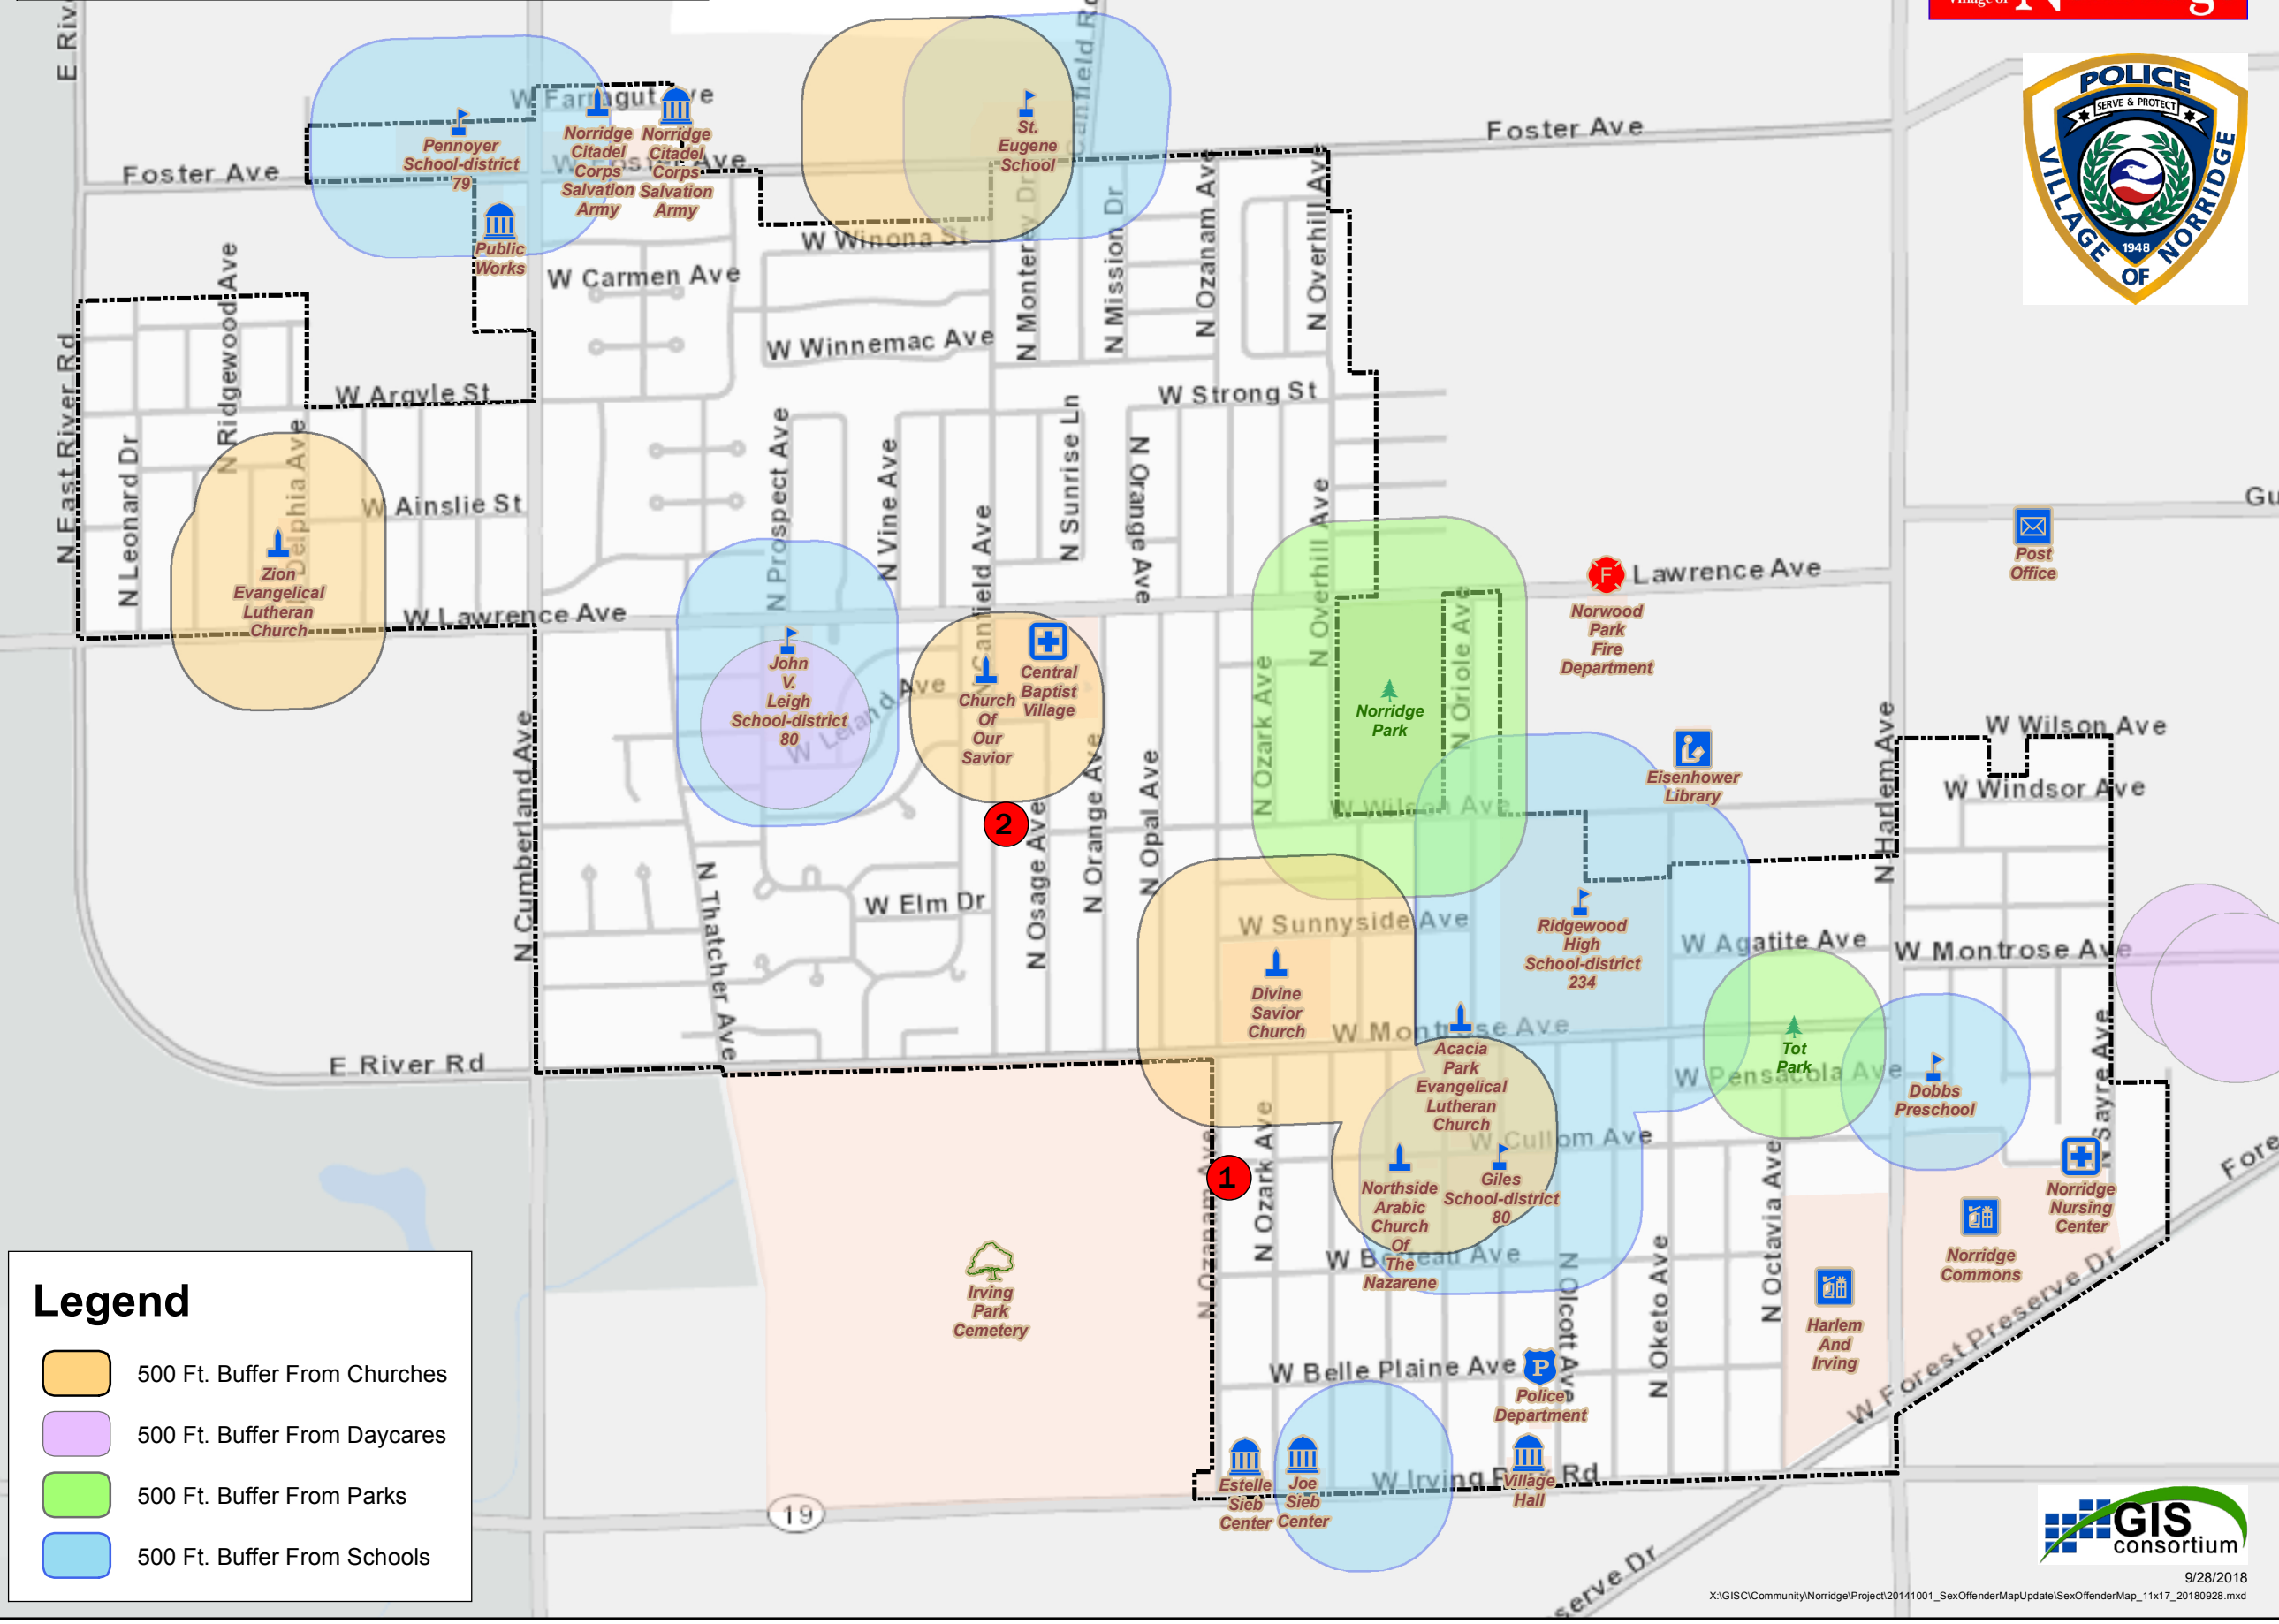

The Village of Norridge Sex Offender Locations

- Legend**
- 500 Ft. Buffer From Churches
 - 500 Ft. Buffer From Daycares
 - 500 Ft. Buffer From Parks
 - 500 Ft. Buffer From Schools

Child Sex Offenders

Israel Medina
4255 N. Ozanam Ave
Sexual Predator

1

Kelly M. Gabor
4601 N. Canfield Ave
Sexual Predator

2

Due to the victim being over the age of 18, a sex offender does not have the same distance restrictions as a child sex offender.

For more information, please visit The Illinois State Police Website:
<http://www.isp.state.il.us/sor/sor.cfm>