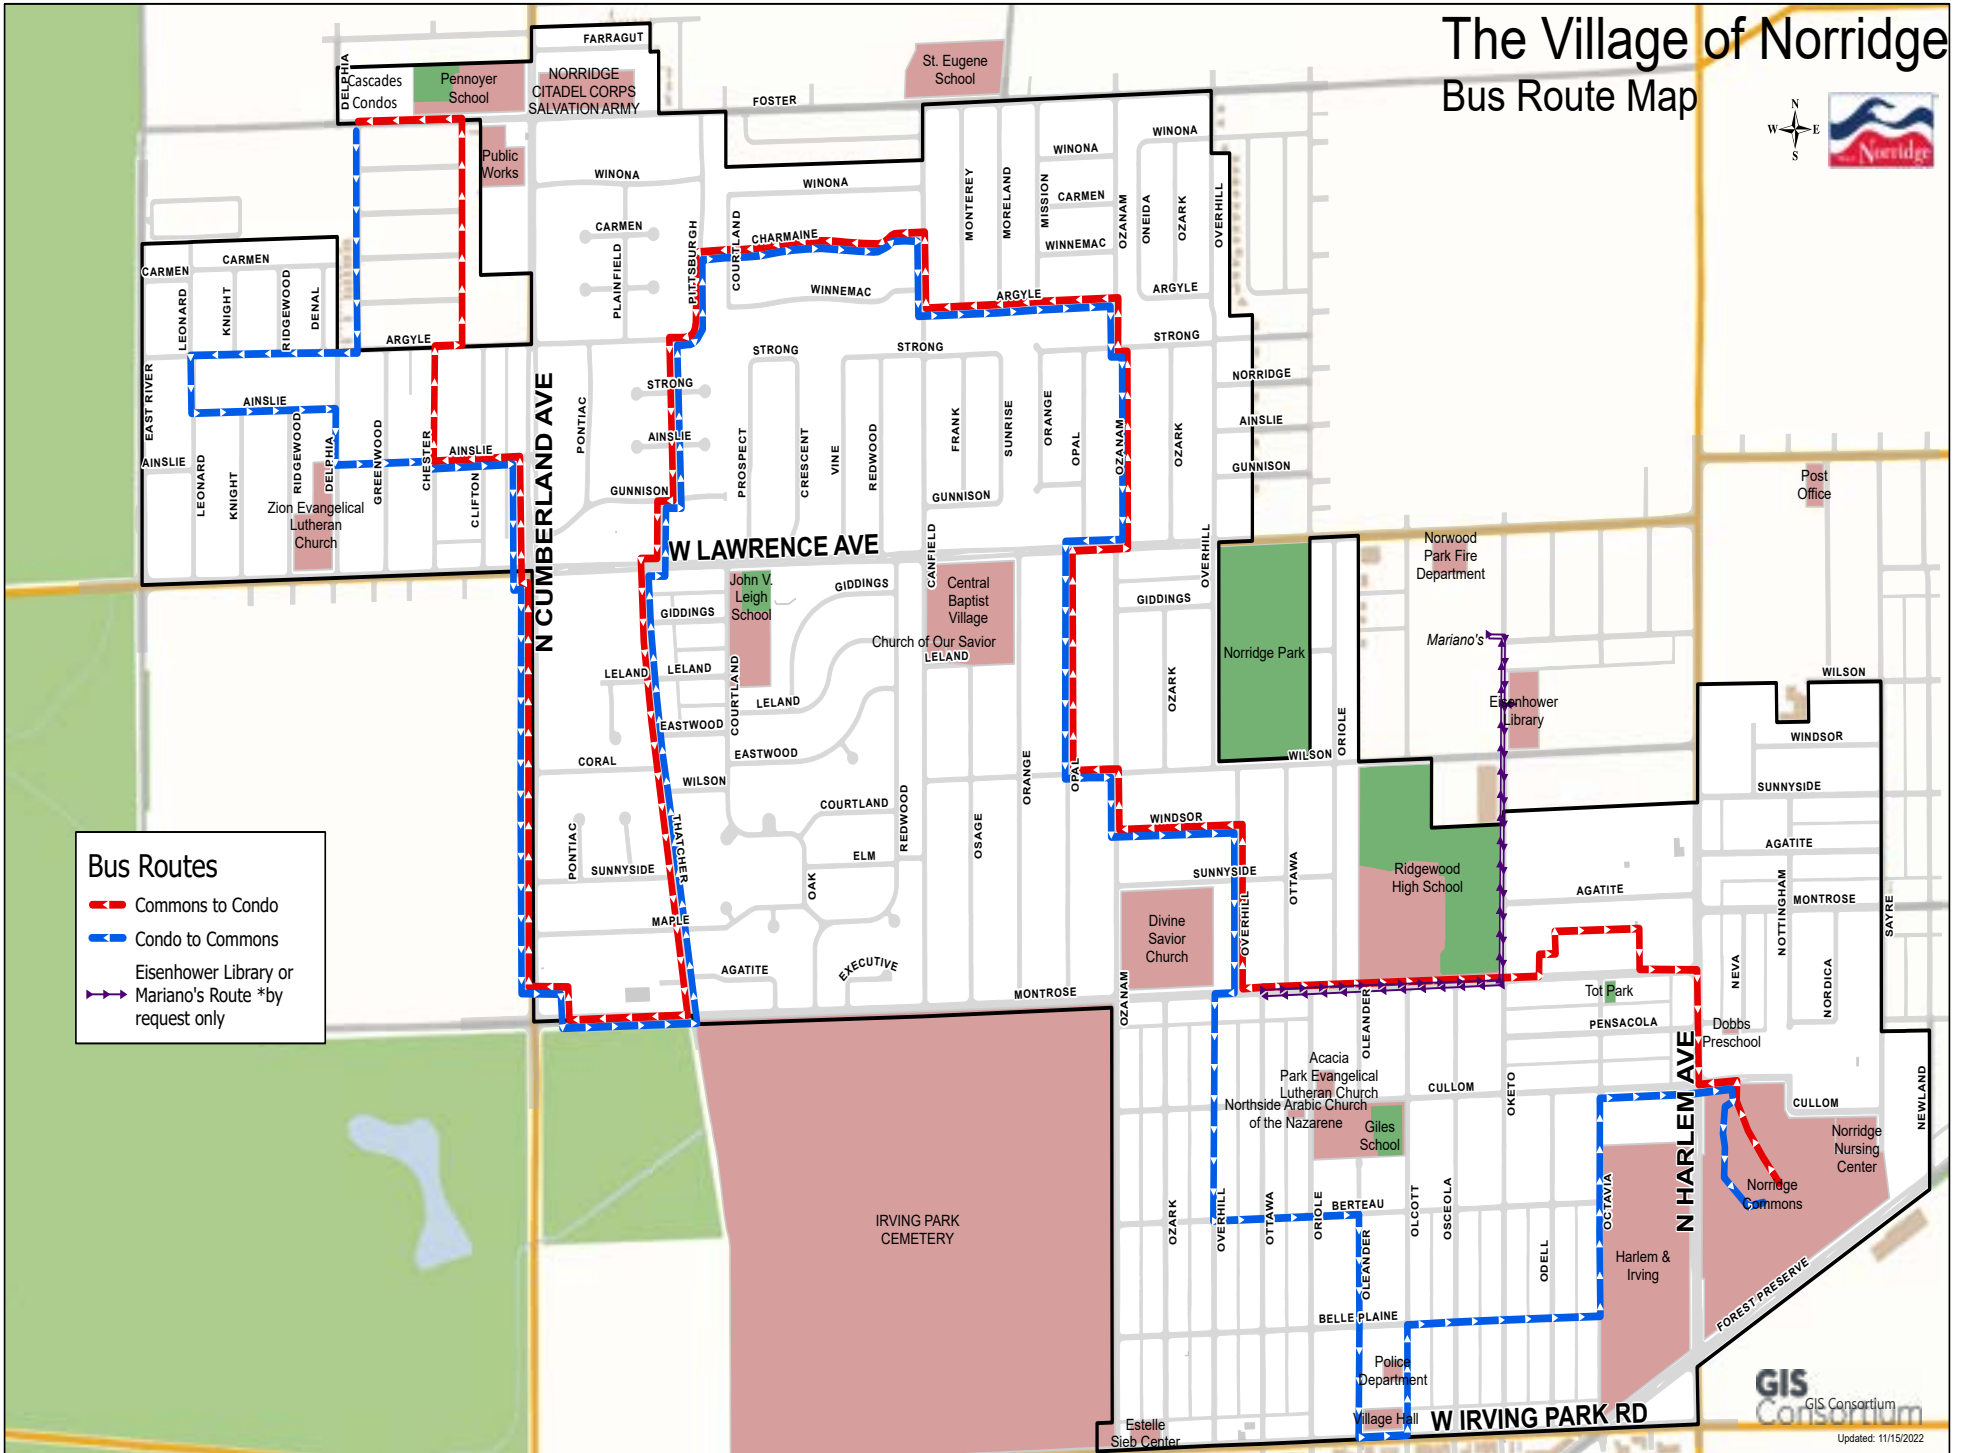

The Village of Norridge Bus Route Map

Bus Routes

- Commons to Condo
- Condo to Commons
- Eisenhower Library or Mariano's Route *by request only

Bus Service - Page One

Start 8:00 A.M. to 9:00 A.M./10:00 A.M. to
11:00 A.M./2:00 P.M. to 3:00 P.M.

5 Minutes Later

East on Montrose to Thatcher
North on Thatcher to Lawrence
Cross Lawrence & North on Pittsburgh
North on Pittsburgh to Charmaine
East on Charmaine to Canfield

10 Minutes Later

South on Canfield to Argyle
East on Argyle to Ozanam
South on Ozanam to Strong
West on Strong to Opal
South on Opal to Wilson
East on Wilson to Ozanam
South on Ozanam to Windsor
East on Windsor to Overhill

10 Minutes Later

West on Montrose to Overhill
North on Overhill to Windsor
West on Windsor to Ozanam
North on Ozanam to Wilson
West on Wilson to Opal
North on Opal to Lawrence
East on Lawrence to Ozanam
North on Ozanam to Strong

15 Minutes Later

West on Strong to Ozanam
North on Ozanam to Argyle
West on Argyle to Canfield
North on Canfield to Charmaine
West on Charmaine to Pittsburgh
South on Pittsburgh to Lawrence
Cross Lawrence and South on Thatcher
South on Thatcher to Montrose
West on Montrose to Butera